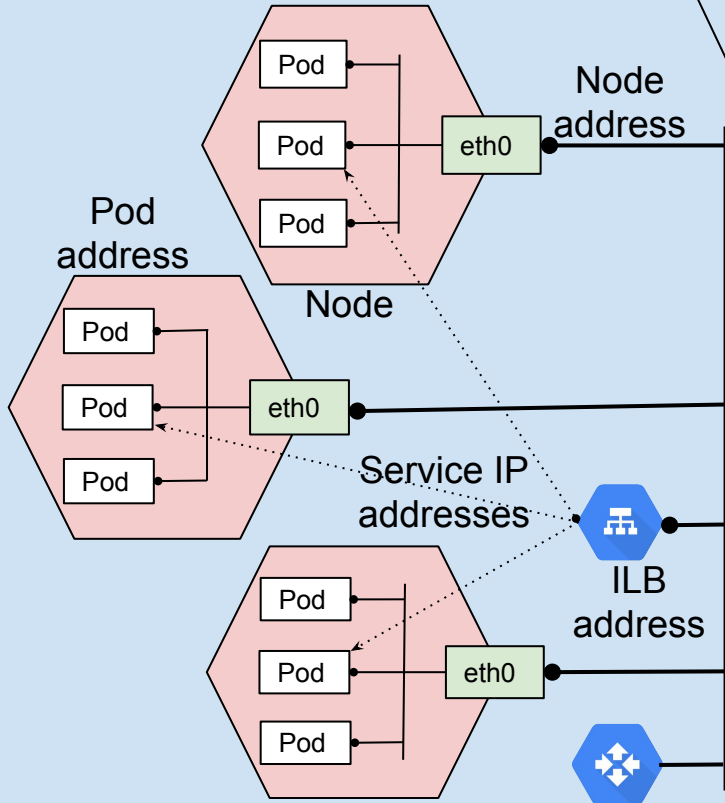

# Isolated VPC

Static routes to routed domain

Pod IP: 10.0.0.0/11  
Node IP: 10.32.0.0/19  
Service IP: 10.224.0.0/20  
ILB IP: 10.32.224.0/20

# Routed domain

## Shared VPC

## On-premises network

Static route to isolated-VPC internal load balancers

10.97.0.0/24

Advertise route to isolated-VPC ILBs